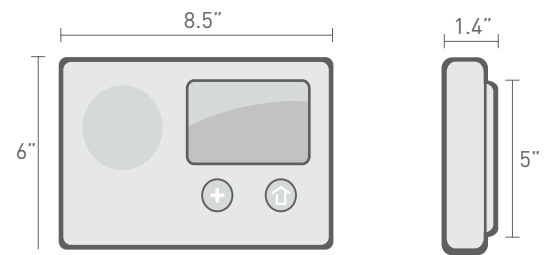

REMOTE CONTROL OPTIONS*

Always be in control by remotely managing your system from a computer or web-enabled smart phone.

TOUCH SCREEN DIMENSIONS: 3.75" X 2.25"

ELECTRICAL

Voltage

Panel Input	14VDC @ 1.7 A Max
AC Adapter In	100-240 VAC~50/60 Hz @ 68 mA Max